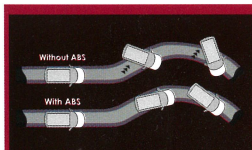

F M G
FOTON MOTOR GROUP

VIEW C2

Partnering for Performance

INTERIOR TRIMS AND FEATURES

Front & Rear Air Conditioning with Individual Vent

All Seats with Recliner

Power Window and Central Lock

Head Lamp with LED Indicator

SAFETY FEATURES

ABS (Anti-Lock Braking System) & EBD (Electronic Brake Force Distribution)

Reverse Sensor

All Seats with 3-Point Seat Belt

High Mounted Rear View Reverse Mirror

150,000KM

Terms Apply